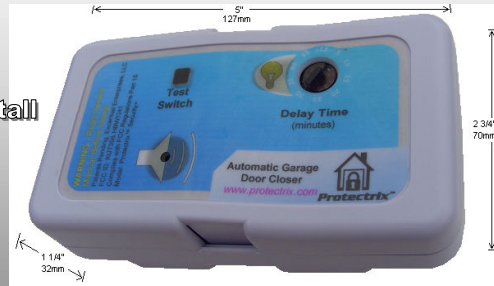

Works With the Follow Garage Door Openers:

Model GA+: Chamberlain® 1983-1997 Mastercraft 1983-2002
Craftsman® 1983-1993 Moore-O-Matic 1983-2002 Wayne Dalton® 1983-1997
Genie® 1983-present Multi-code 1976-1997 Stanley 1976-1997
Lift-Master® 1983-2003 Overhead 1983-1997 Master Mechanic 1983-2002
Linear 1975-2002 Pulsar/Allister 1985-2002 Sears® 1983-1997

Model S+: Chamberlain, Liftmaster, Sears, Craftsman with **Security+** ®; 2003-2005

Model (( )): Chamberlain, Liftmaster, Sears, Craftsman with (( )) ® symbol; 2005-Present

• Sets Off Alarm,
then closes your
garage door when
you forget

- Quick and Easy to Install
  (less than 5minutes)
- Works with garage
  door sensors
- Easy to Disable

For videos and more information see:

www.PROTECTRIX.com

Patents Pending – Protectrix™ is a division of:
Excentual Enterprises, LLC
Chandler Arizona USA

Automatic Garage Door Closer